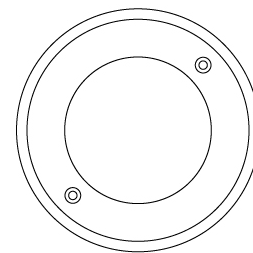

GENERAL

Series: Caliber
Subseries: Caliber 120 D
Brand: Unonovesette
Division: Exterior
Mounting Type: Recessed
Mounting Location: In-Ground
Subcategory: Drive Over

PHYSICAL

Shape: Square
Diameter (mm): 116
Diameter (in): 4 9/16
Height (mm): 104
Height (in): 4 1/8
Light Distribution: Direct
Weight (kg): 0.900
Weight (lbs): 1.98
Installation Requirement: Housing box
Diffuser: Extra clear glass 6mm
Fixture Finish: [ASB / SST](#)
Fixture Material: Stainless Steel AISI 316L
Cable Details: 350mm NS20N PCP 2x0.5 mm2

ELECTRICAL

Lamp Type: LED
Input Wattage (W): 8.1
Total Output Wattage (W): 5
Dimming: Non-Dimming / Phase Dimming (120Vac only) / 0-10V Dimming
Driver Included: No
Driver Location: Remote
Driver Type: Constant Voltage - Universal
Driver Class: Class 2
Input Voltage (V): 120 - 277
Output Voltage (V): 24

LED

Number of LEDs: 1
Color Temperature (°K): [2700 / 3000 / 4000](#)
Max. Delivered Lumen (lm): 515
CRI: >90 CRI
Lamp Life (hrs): 100000

OPTICAL

Optic°: [10 / 35 / 50](#)
Beam Angle: Narrow / Medium / Wide
Adjustability: Rotational 360°; Tilt 15°

RATINGS AND CERTIFICATIONS

Certified By: Certified for North American Standards
IP rating: IP68 (not for permanent immersion)
IK Rating: IK08
Marine Grade: Stainless Steel AISI 316L