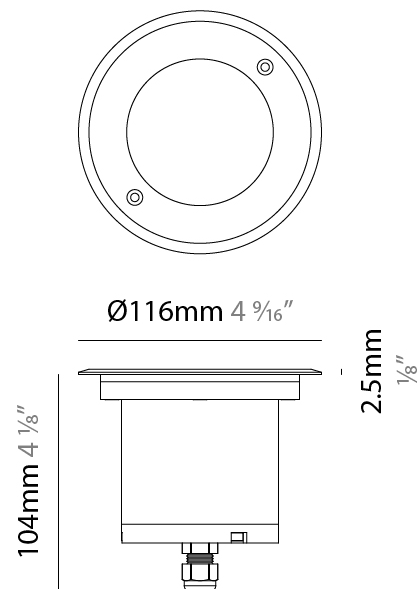

GENERAL

Series: Caliber
Subseries: Caliber 120 D
Brand: Unonovesette
Division: Exterior
Mounting Type: Recessed
Mounting Location: In-Ground
Subcategory: Drive Over

PHYSICAL

Shape: Square
Diameter (mm): 116
Diameter (in): 4 5/16
Height (mm): 104
Height (in): 4 1/8
Light Distribution: Direct
Weight (kg): 0.900
Weight (lbs): 1.98
Installation Requirement: Housing box
Diffuser: Extra clear glass 6mm
Fixture Finish: [ASB / SST](#)
Fixture Material: Stainless Steel AISI 316L
Cable Details: 350mm NS20N PCP 2x0.5 mm2

ELECTRICAL

Lamp Type: LED
Input Wattage (W): 9.04
Total Output Wattage (W): 8.5
Dimming: Non-Dimming / Phase Dimming (120Vac only) / 0-10V Dimming
Driver Included: No
Driver Location: Remote
Driver Type: Constant Voltage - Universal
Driver Class: Class 2
Input Voltage (V): 120 - 277
Output Voltage (V): 24

LED

Number of LEDs: 1
Color Temperature (°K): [2700 / 3000 / 4000](#)
Max. Delivered Lumen (lm): 730 (3000K)
CRI: >90 CRI
Lamp Life (hrs): 100000

OPTICAL

Optic°: [10 / 35 / 50](#)
Beam Angle: Narrow / Medium / Wide
Adjustability: Rotational 360°; Tilt 15°

RATINGS AND CERTIFICATIONS

Certified By: Certified for North American Standards
IP rating: IP68 (not for permanent immersion)
IK Rating: IK08
Marine Grade: Stainless Steel AISI 316L

PROJECT
TYPE
SPECIFIER
QUANTITY
DATE